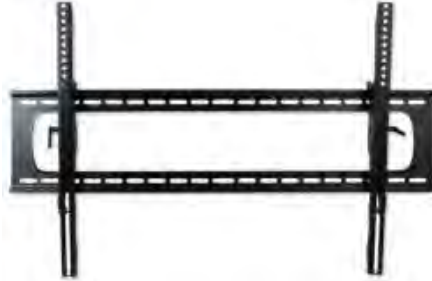

DON'T HAVE A TV? WE CAN
SELL YOU THE TV YOU
NEED! TRINITY IS A FULL
LINE SAMSUNG DEALER.
ASK YOUR SALES REP FOR
DETAILS!