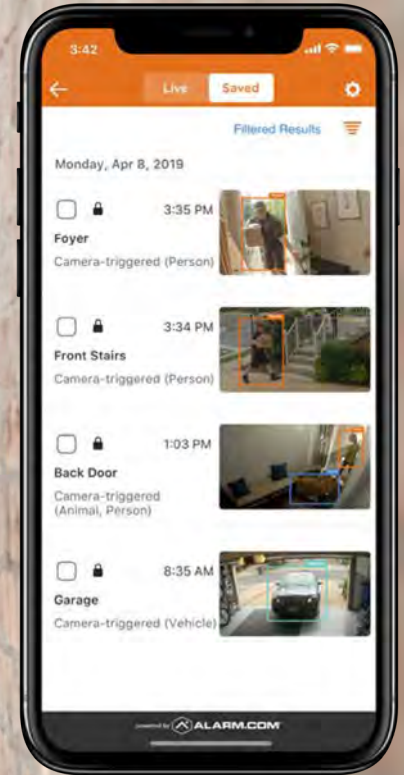

SECURITY CAMERAS

WIRELESS INDOOR /
OUTDOOR CAMERAS
$499.00 EACH