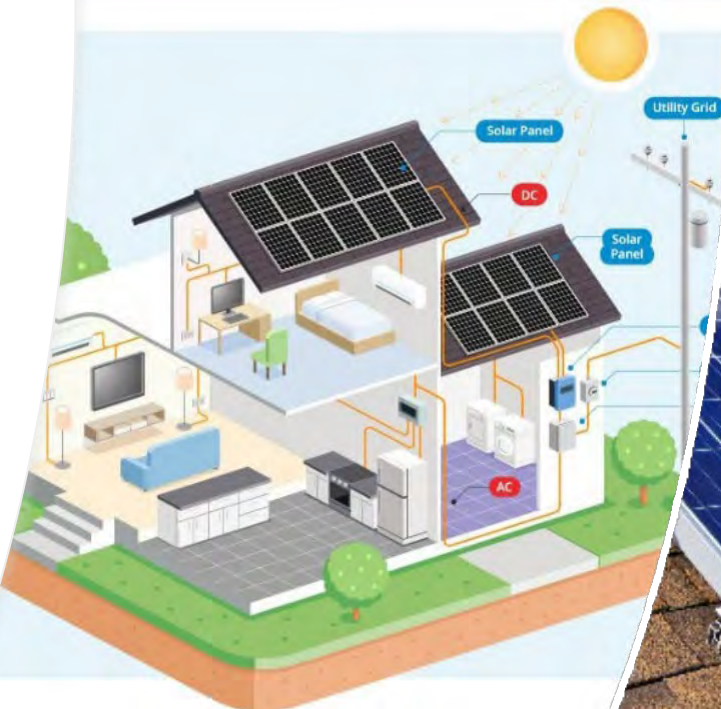

SOLAR PANEL ENERGY SOLUTIONS

Have you ever wondered if you could save money on your current electric bill by adding solar panels to the rooftop of your home?

Allow one of our experienced consultants to visit your home and help make this decision with you. Our state of the art software uses the satellite image and location of your home, along with your current electric bill, to show you exactly what it would cost you on a monthly basis to switch to solar. It's as easy as that.

We provide you with a same day quote and the image of the solar panels, as they would be arranged on your home.

Combining your new solar system with our alarm.com app allows real time usage information right on your phone!