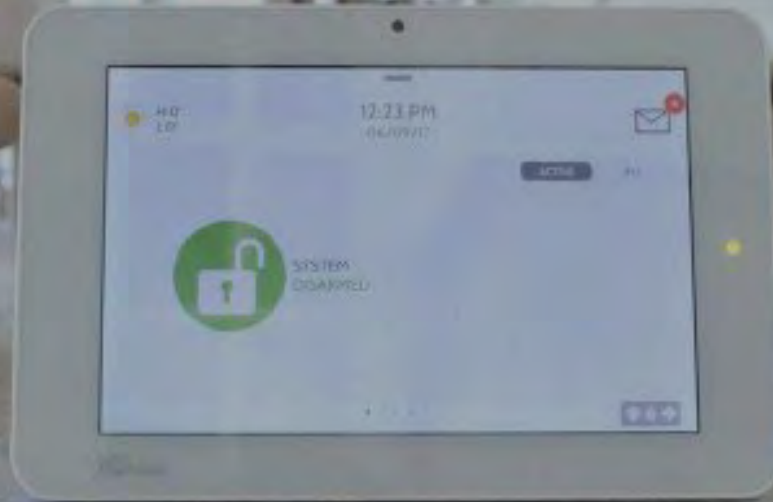

SECURITY SYSTEM DEVICES

IMAGE SENSOR
\$250.00

MOTION
SENSOR
\$195.00

WINDOW
CONTACT
\$69.00

HEAT SENSOR
\$195.00

GLASSBREAK
DETECTOR
\$195.00

WATER
SENSOR
\$195.00

HOME AUTOMATION OPTIONS

KWIKSET Z-
WAVE
SMARTLOCK
\$499.00

6 PACK JASCO ZWAVE DIMMERS
CONTROL FROM YOUR ADC APP.
TOGGLE OR PADDLE SWITCH
AVAILABLE
\$1495.00

GARAGE DOOR Z
WAVE CONTROL
\$399.00

ALARM.COM
VDB780 WIRELESS
VIDEO DOOR BELL
WITH WIRELESS
CHIME MODULE.
NO WIRES NEEDED.
BATTERY
POWERED
\$599.00