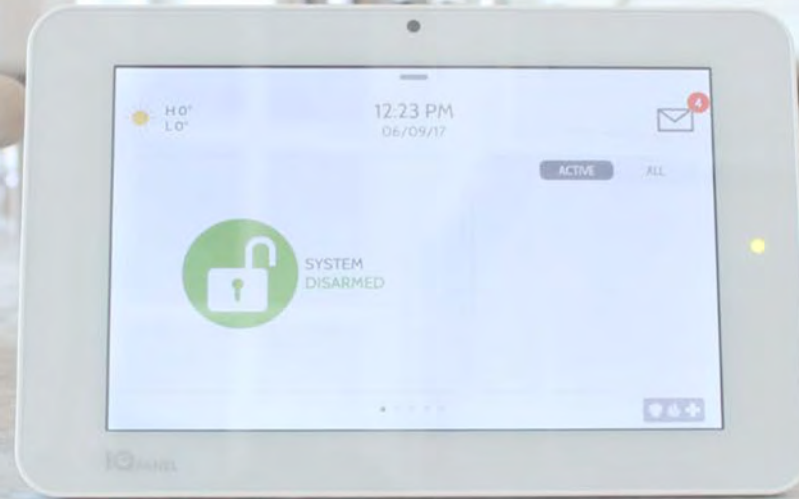

WELCOME TO YOUR NEW
SMART HOME

SECURITY SYSTEM PACKAGES

VIDEO
DOORBELL
INCLUDED

SECURITY SYSTEM OPTION 1:

WIRELESS QOLSYS SECURITY SYSTEM. PACKAGE TO INCLUDE THE FOLLOWING DEVICES:

4 WIRELESS DOOR CONTACTS, 1 WIRELESS TOUCHSCREEN KEYPAD, 1 WIRELESS MOTION DETECTOR, 1 WIRELESS FIREFIGHTER, 1 ALARM.COM VIDEO DOORBELL. \$99 INSTALLED. REQUIRES 60 MONTH AGREEMENT AT \$49.95 / MONTH

SECURITY SYSTEM OPTION 2:

WIRELESS QOLSYS SECURITY SYSTEM. PACKAGE TO INCLUDE THE FOLLOWING DEVICES:

4 WIRELESS DOOR CONTACTS. 1 WIRELESS TOUCHSCREEN KEYPAD. 2 WIRELESS MOTION DETECTOR. 1 WIRELESS FIREFIGHTER. 1 WIRELESS WATER SENSOR. 1 ALARM.COM 770 VIDEO DOORBELL. 1 EXTERIOR WIRELESS ALARM.COM CAMERA. \$499 INSTALLED. REQUIRES 60 MONTH AGREEMENT AT \$64.95 / MONTH